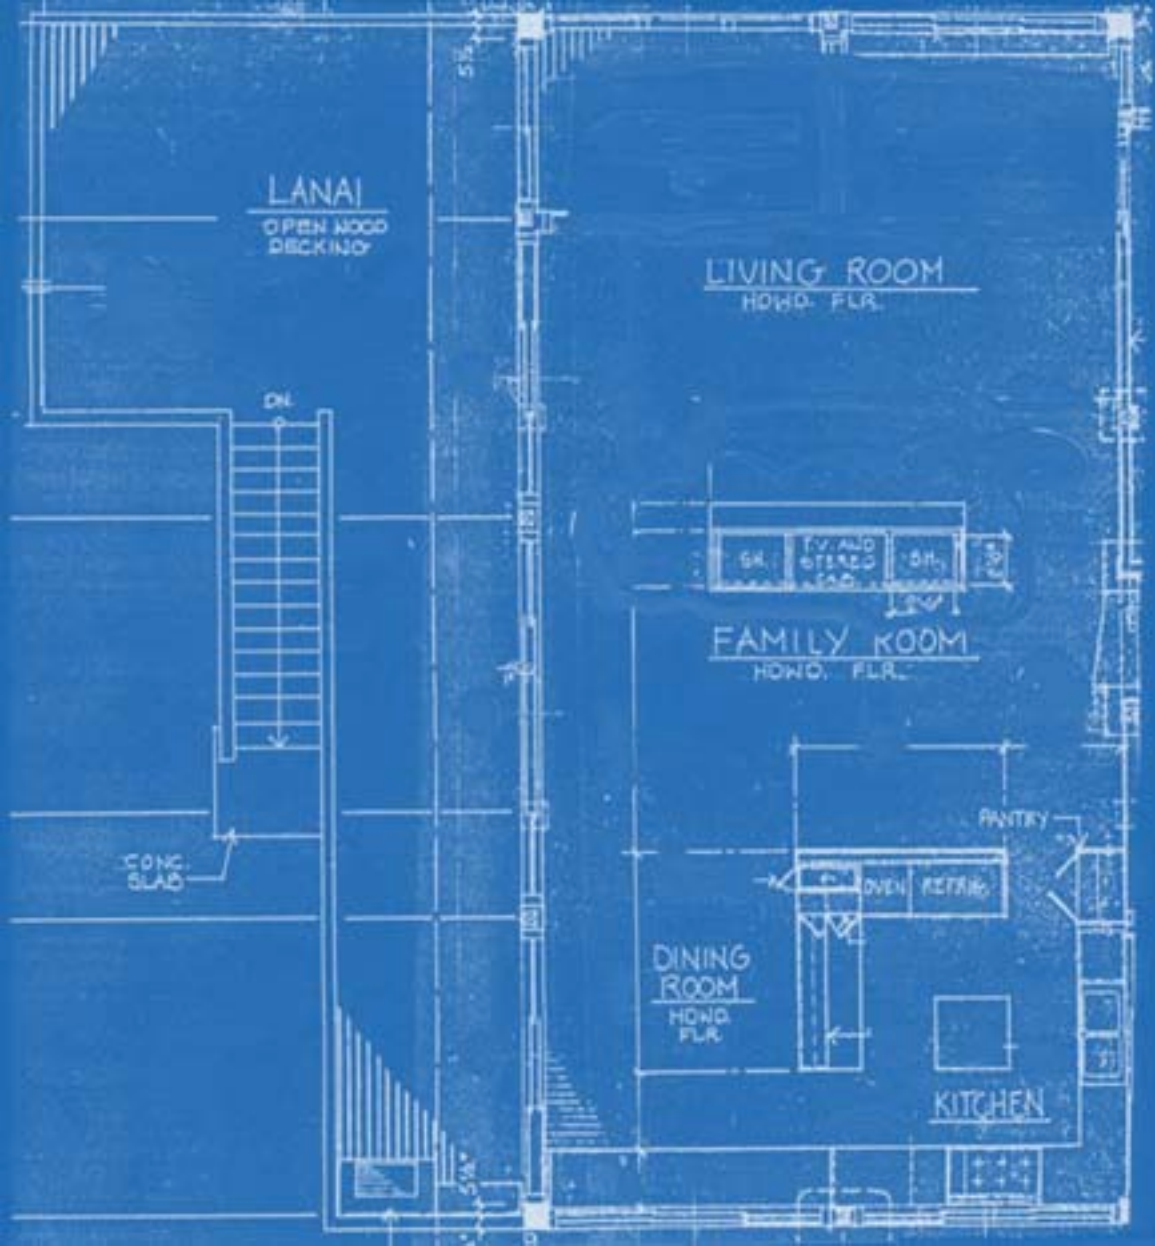

LANAI

OPEN WOOD
DECKING

DN

CONC.
SLAB

LIVING ROOM

HONO. FLR.

FAMILY ROOM

HONO. FLR.

DINING ROOM

HONO.
FLR.

PANTRY

OVEN RANGE

KITCHEN

MASTER
BED ROOM
HOWD. FLR.

BDRM #3
HDWD. FLR.

BATH #3

CT.

16"

SHR

NC

W

T

W.H.

FRONT
DO.